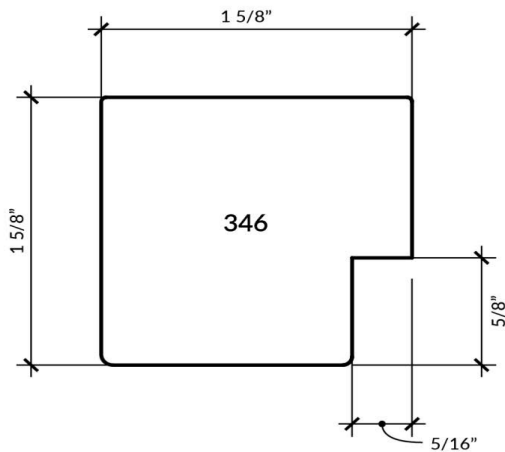

SPECIFICATION SHEET
GRAMERCY

ITEM NUMBER
346791

FINISH DESCRIPTION
Satin, Brushed, Leafed/Gilded

SUBSTRATE
Jelutong

STYLE
Contemporary

SILVER, 1 5/8" FLAT

OVERALL SIZE
Height: 1 5/8"
Width: 1 5/8"
Rabbit Height: 5/8"